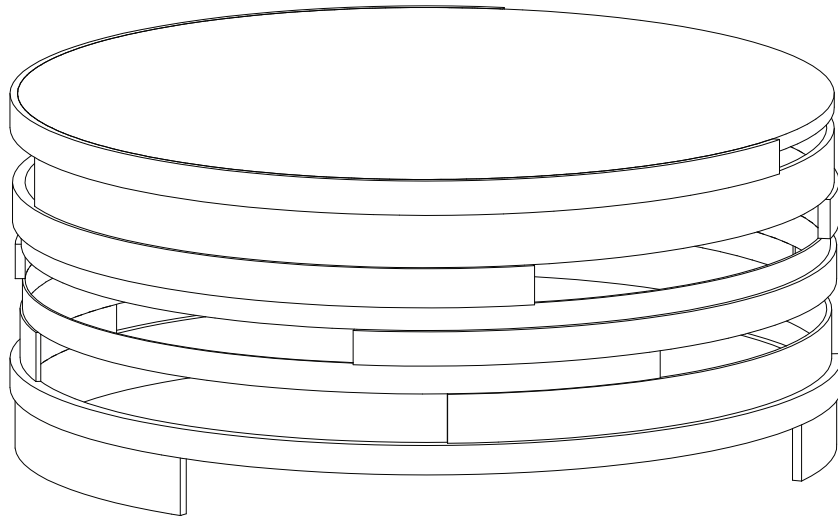

Shown In:
Top/Finish: Starphire Glass
Steel Finish/Tone: Smooth Bar in Graphite Finish
41.5" OAD X 18" OAH

Also available: Cast Glass, Wood, Resin and Stone tops
Please request a custom price quotation

CYCLO COFFEE TABLE | ROUND

CYCLO COFFEE TABLE | ROUND

WOOD	Walnut	Bleached, Natural, Medium, Dark, Ebonized
	White Oak (Plain, Rift*, or Quarter*)	Bleached, Natural, Medium, Dark, Ebonized
GLASS	Elm (Plain or Quarter)*/**	Ash, Fog, Driftwood, Dusk, Slate
	Wenge (Plain or Quarter)*/**	Bleached, Natural, Medium, Dark, Ebonized
METAL	Standard, Starphire*, and Tempered*	Natural
	Frame: Smooth Bar	Natural, Smoke, Graphite, Warm Graphite, Carbon, Sepia
	Frame: Silicon Bronze*	Molten Nickel (*/***) Molten Bronze (*/***)
	Frame: Solid Stainless Bar*	Polished, Light, Medium, Dark
		Brushed or Mirror-Polished
	*Premium finish	
	** Subject to availability	
	*** May require slight detail modification	