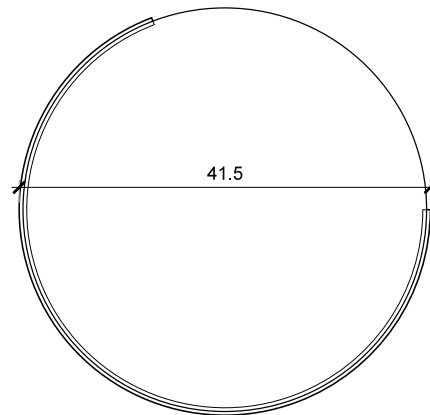

Shown In:
Top/Finish: Starphire Glass
Steel Finish/Tone: Smooth Bar in Graphite Finish
41.5" OAD X 18" OAH

Also available: Cast Glass, Wood, Resin and Stone tops
Please request a custom price quotation

CYCLO COFFEE TABLE | ROUND

CYCLO COFFEE TABLE | ROUND

WOOD	Walnut	Bleached, Natural, Medium, Dark, Ebonized
	White Oak (Plain, Rift*, or Quarter*)	Bleached, Natural, Medium, Dark, Ebonized
GLASS	Elm (Plain or Quarter)*/**	Ash, Fog, Driftwood, Dusk, Slate
	Wenge (Plain or Quarter)*/**	Bleached, Natural, Medium, Dark, Ebonized
METAL	Standard, Starphire*, and Tempered*	Natural
	Frame: Smooth Bar	Natural, Smoke, Graphite, Warm Graphite, Carbon, Sepia
	Frame: Silicon Bronze*	Molten Nickel (*/***) Molten Bronze (*/***)
	Frame: Solid Stainless Bar*	Polished, Light, Medium, Dark
		Brushed or Mirror-Polished
	*Premium finish	
	** Subject to availability	
	*** May require slight detail modification	