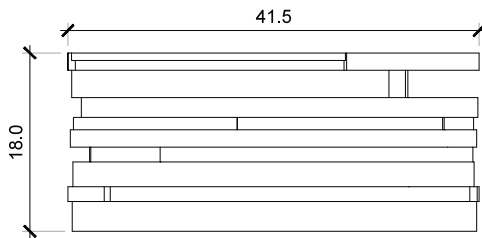

Shown In:
Top/Finish: Starphire Glass
Steel Finish/Tone: Smooth Bar in Graphite Finish
41.5" OAD X 18" OAH

Also available: Cast Glass, Wood, Resin and Stone tops
Please request a custom price quotation

CYCLO COFFEE TABLE | ROUND

CYCLO COFFEE TABLE | ROUND

WOOD	Walnut	Bleached, Natural, Medium, Dark, Ebonized
	White Oak (Plain, Rift*, or Quarter*)	Bleached, Natural, Medium, Dark, Ebonized
GLASS	Elm (Plain or Quarter)*/**	Ash, Fog, Driftwood, Dusk, Slate
	Wenge (Plain or Quarter)*/**	Bleached, Natural, Medium, Dark, Ebonized
METAL	Standard, Starphire*, and Tempered*	Natural
	Frame: Smooth Bar	Natural, Smoke, Graphite, Warm Graphite, Carbon, Sepia
	Frame: Silicon Bronze*	Molten Nickel (*/***) Molten Bronze (*/***)
	Frame: Solid Stainless Bar*	Polished, Light, Medium, Dark
		Brushed or Mirror-Polished
	*Premium finish	
	** Subject to availability	
	*** May require slight detail modification	