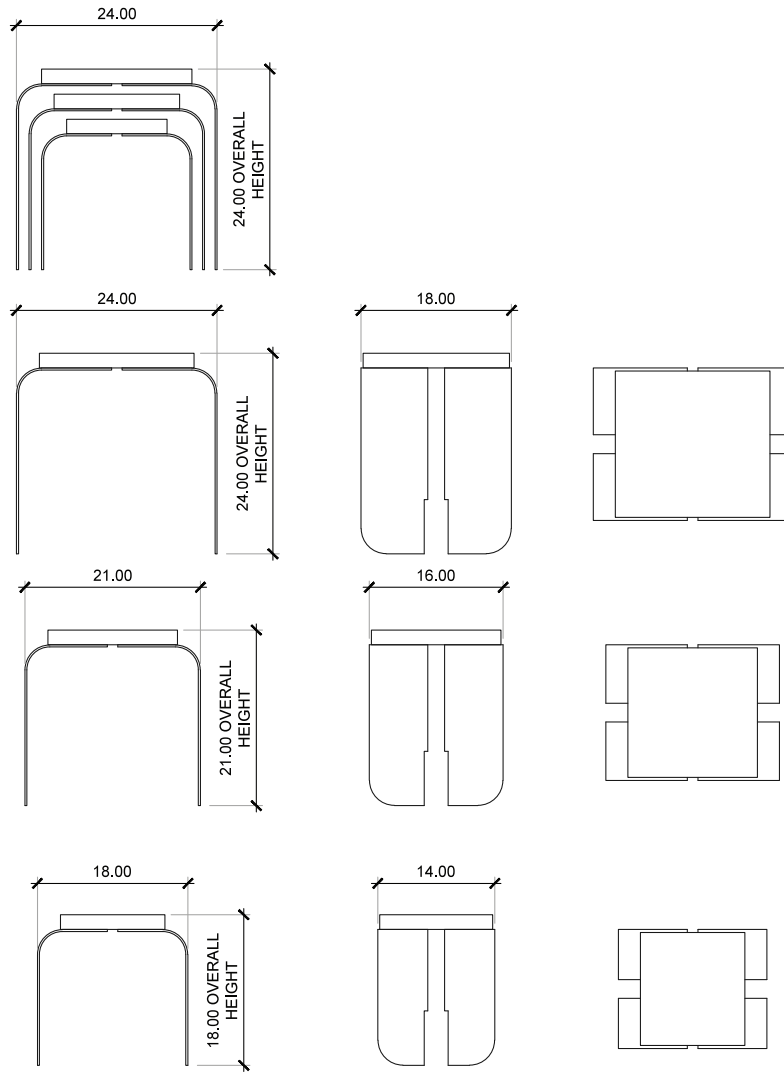

Shown In:  
Top/Finish: Solid Claro Walnut in Dark Finish  
Metal Finish/Tone: Satin Brass  
24" OAL X 24" OAH X 18" OAD (Largest)

Also available: Additional metal finishes and  
cast glass, wood, resin and stone tops.  
Please request a custom price quotation

## CHIAVI NESTING TABLES