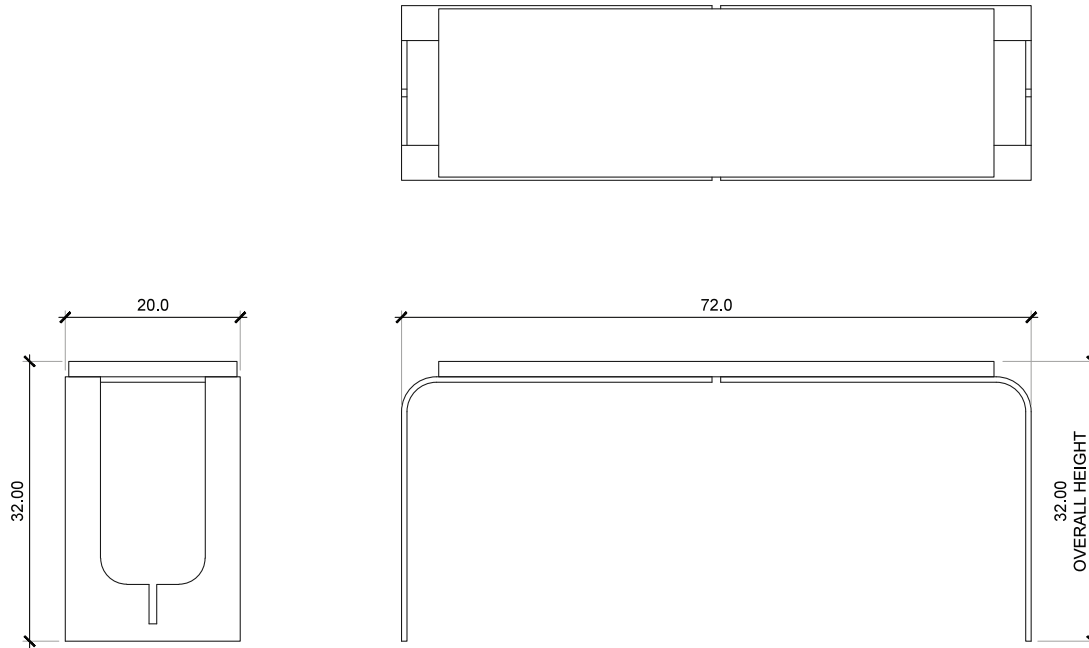

Shown In:  
Top/Finish: Solid Claro Walnut in Dark Finish  
Metal Finish/Tone: Satin Brass  
20" OAD X 32" OAH X 72" OAL

Also available: Additional metal finishes and  
cast glass, wood, resin and stone tops.  
Please request a custom price quotation

## CHIAVI CONSOLE TABLE